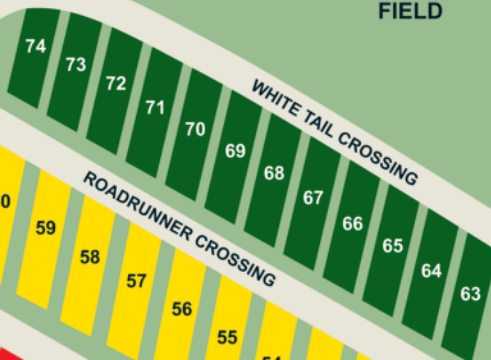

**SPEED  
LIMIT  
5 MPH**

RV  
STORAGE

WHITE TAIL  
FIELD

WHITE TAIL  
COMMUNITY  
AREA

**TOP OF  
THE VALLEY**

COMMUNITY  
GARDENS

CLUBHOUSE

WALKING PATH  
TO CREEK

MedioCreek

MEDITATION  
BENCH

5800 COLEMAN WAY

MEDIO WAY

5706 COLEMAN WAY

WHITE TAIL CROSSING

ROADRUNNER CROSSING

10  
11  
12  
13  
14  
15  
16  
17  
18  
19  
20

**CREEK  
SIDE**

BONFIRE COVE  
COMMUNITY AREA

**LEGEND**

- Premium Full Hook-Up Sites 30 & 50 amp
- Standard Full Hook-Up Sites 30 & 50 amp
- Pull-Thru Full Hook-Up Sites 30 & 50 amp
- Standard Full Hook-Up Sites 30 amp
- Cottage
- Dumpster
- Laundry
- Bonfire
- Horseshoes