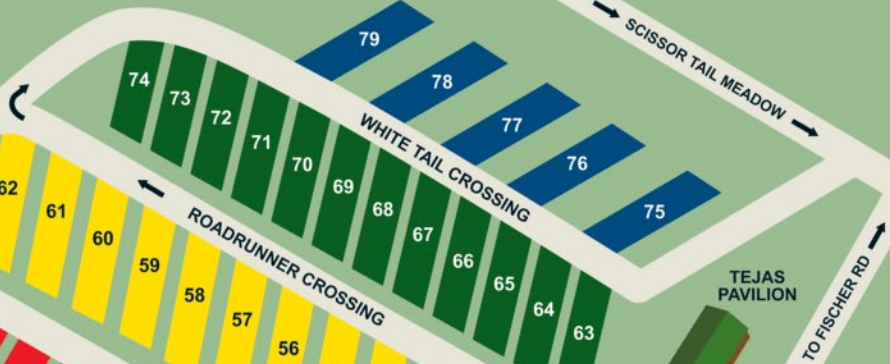

**SPEED
LIMIT
5
MPH**

RV
STORAGE

LEGEND	
	Deluxe Sites
	Premium Full Hook-Up Sites 30 & 50 amp
	Standard Full Hook-Up Sites 30 & 50 amp
	Pull-Thru Full Hook-Up Sites 30 & 50 amp
	Standard Full Hook-Up Sites 30 amp
	Cottage
	Dumpster
	Laundry
	Bonfire
	Horseshoes